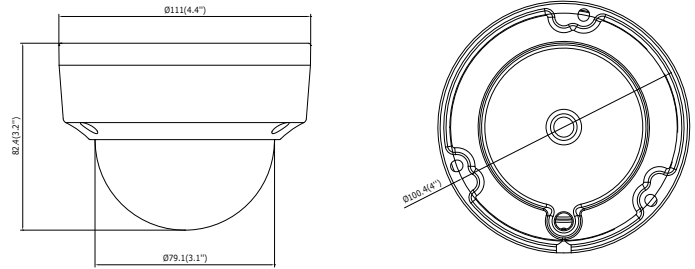

CAMERA

Image Sensor:	1/3 inch Progressive Scan CMOS
Lens:	2.8mm, F2.0 Angle of View: 106°
Min. Illumination:	0.01Lux @ (F1.2, AGC ON), 0 Lux with IR
IR Range:	30 Meters
Angle Adjustment:	Pan: 0° - 355°; Tilt: 0° - 75°
Shutter Time:	1/3s to 1/10,000s
Day/Night:	Infrared Cut Filter with Auto Switch
Wide Dynamic Range:	Yes; 120dB

COMPRESSION STANDARD

Video Compression:	H.264/MJPEG/H.264+
Bit Rate:	32 Kbps - 16 Mbps
Dual Stream:	Yes

IMAGE

Max. Image Resolution:	2688(H) x 1520(V)
Frame Rate:	20 fps (2688 x 1520) 30 fps (1920 x 1080), (1280 x 720)

FUNCTIONS

Alarm Triggers:	Motion Detection, Tampering Alarm, Intrusion, Network Disconnect, IP Address Conflict, Storage Exception
Local Storage:	Built-in SD/SDHC/SDXC Card slot, up to 128GB
Security:	Three Level User Authentication, Password Authorization, HTTPS, and SSH Certificate IEEE802.1x, Basic and Digest Authentication, Watermark, IP Address Filtering, Login- Lockout
Protocols:	TCP/IP, ICMP, HTTP, HTTPS, FTP, DHCP, DNS, DDNS, RTP, RTSP, RTCP, PPPoE, NTP, UPnP, SMTP, SNMP, IGMP, 802.1x, QoS, IPV6, Bonjour, UDP
System Compatibility:	ONVIF (Profile S, G), PSIA, ISAPI, CGI

PHYSICAL

Operating Conditions:	-30°C - 60°C (-22°F - 140°F); Humidity 95% or Less (non-condensing)
Impact Protection:	IEC60068-275Eh, 20J, EN50102, up to IK10
Weather Resistant:	IP67
Dimensions:	Ø4.4" x 3.2" (H) Ø111mm x 82mm (H)
Weight:	1.1 lbs. / 500 g

ELECTRICAL

Power Supply:	12 V DC ±10%; PoE (802.3af Class3)
Power Consumption:	Max 5 W

INTERFACE

Communication:	1 RJ45 10M/100M Ethernet Port

WARRANTY

Three (3) Year Return to Depot Parts and Labor Warranty	

CERTIFICATIONS

CE, FCC, UL, ULC	

PART NUMBER

VX-4V28-OD-I:	4MP Outdoor IP Dome Camera with IR
-S	VIGIL Server Stand-Alone Software License with 64GB SD Storage

RECOMMENDED MOUNTS

VX-PM-OD:	Pendant Mount Adaptor
VX-WM-OD:	Wall Mount Adaptor
VX-POLE:	Pole Mount Adaptor
VX-CM:	Corner Mount Adaptor

Stand-Alone Server features can easily be added to the camera after installation. Contact your 3xLOGIC Representative for details.