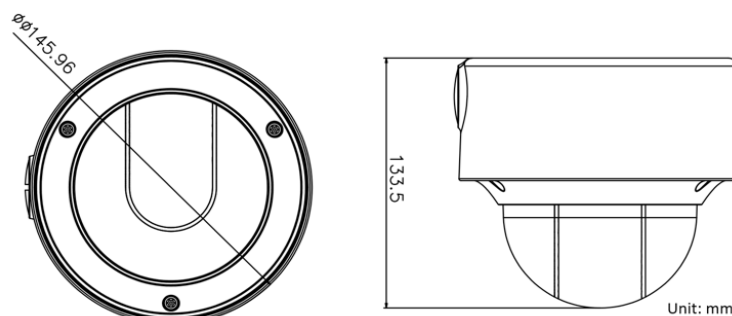

COMPRESSION STANDARD

Video Compression:	H.264/H.265/H.264+/H.265+/MJPEG
Bit Rate:	32 Kbps - 16 Mbps
Triple Stream:	Yes

IMAGE

Max. Image Resolution:	1920(H) x 1080(V)
Frame Rate:	Main: 30fps (1920 x 1080, 1280 x 960, 1280 x 720) Sub: 30fps (704 x 576, 640x 480, 352 x 288, 320 x 240) Third: 30fps (1920 x 1080, 1280 x 960, 1280 x 720, 704 x 576, 640x 480, 352 x 288, 320 x 240)

FUNCTIONS

Alarm Triggers:	Motion, Network Disconnect, IP Address Conflict, Storage Exception, Tampering Alarm
Local Storage:	Built-in SD/SDHC/SDXC Card slot, up to 128GB
Security:	User Authentication, Watermark, IP Filtering, Anonymous Access
Protocols:	TCP/IP, HTTP, DHCP, DNS, DDNS, NTP, RTP, RTCP RTSP, UPnP, UDP, ICMP, IGMP, IPv4, IPv6, PPPoE, SMTP, NTP, SNMP, HTTPS, FTP, 802.1x, QoS, Bonjour
System Compatibility:	ONVIF (Profile G, S), PSIA, CGI, ISAPI

PHYSICAL

Operating Conditions:	-30°C ~ 60°C (-22°F ~ 140°F); Humidity 95% or Less (non-condensing)
Weather Protection:	IP66
Dimensions:	Φ5.75" × 5.26" Φ145.96 × 133.5 mm
Weight:	2.65 lbs. / 1200 g

ELECTRICAL

Power Supply:	12 V DC ±10%; PoE (802.3af, class 3) Terminal block for DC input
Power Consumption:	12 V DC ± 20%: max. 9W/0.75A PoE (802.3af): max. 10W/0.21A

INTERFACE

Communication:	1 RJ45 10M/100M Ethernet Port
Video Output:	1 HDMI, type A, female plug, up to 1920 × 1080
Reset Button:	Yes

WARRANTY

Three (3) Year Return to Depot Parts and Labor Warranty

CERTIFICATIONS

FCC, CE, UL, ULC

PART NUMBER

VX-2V-MD-RIWH:	2MP Dome Ultra Low-Light IP Camera with HDMI Output

RECOMMENDED MOUNTS

VX-WM-127:	Wall Mount Adaptor
VX-PM-127:	Pendant Mount Adaptor
VX-FM-127:	Indoor Ceiling Flush-Mount Adaptor
VX-POLE:	Pole Mount Adaptor
VX-CM:	Corner Mount Adaptor