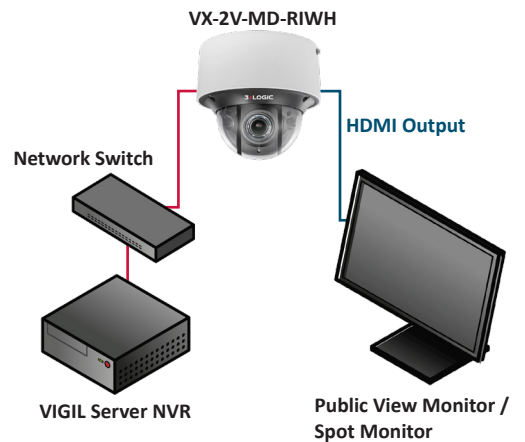

Key Features and Benefits	
Lens	2.8 - 12mm Varifocal Lens
Resolution (Megapixels)	2
H.264/H.265/MJPEG	✓
Remote Focus	✓
Infrared	✓
Wide Dynamic Range	✓
Outdoor	IP66
PoE (802.3 af)	✓
HDMI Output	✓