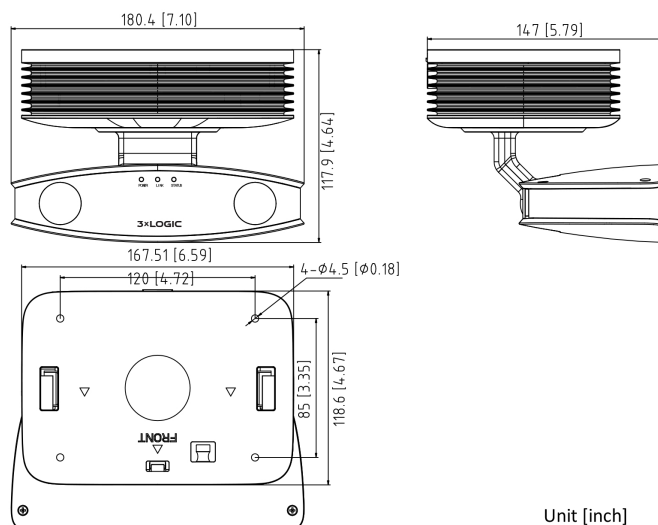

IMAGE

Max. Image Resolution:	1920(H) x 1080(V)
Frame Rate:	50Hz: 25fps (1920 x1080) 60Hz: 30fps (1920 x1080)

FUNCTIONS

Alarm Triggers:	Motion Detection, Video Tampering Alarm, Network Disconnected, IP Address Conflict, Illegal Login, HDD Full, HDD Error
Local Storage:	Built-in Micro SD card slot, up to 128GB
Security:	User Authentication, Watermark, IP Address Filtering, Anonymous Access
Protocols:	TCP/IP, ICMP, HTTP, HTTPS, FTP, DHCP, DNS, DDNS, RTP, RTSP, RTCP, PPPoE, NTP, UPnP, SMTP, SNMP, IGMP, 802.1X, QoS, IPv6, UDP, Bonjour
System Compatibility:	ONVIF (Profile S, G), ISAPI

PHYSICAL

Working Temperature:	-10°C ~ 40°C (-14°F ~ 104°F)
Humidity:	95% or less (non condensing)
Power/Surge Protection:	TVS 4000V Lightning Protection, Surge Protection and Voltage Transient Protection
Dimensions (inches):	7.10" x 5.79" x 4.64"
Dimensions (mm):	180.4mm x 147mm x 117.9mm
Weight:	3.31 lbs / 1500 g

ELECTRICAL

Power Supply:	36VDC, Two-Core Terminal Block Power Adapter Included (220 VAC to 36 VDC)
Power Consumption:	36V+/-20%, 0.75A

Unit [inch]

INTERFACE

Communication:	1 RJ45 10M/100M/1000M self-adaptive Ethernet port, 1 RS-485 interface
Video Output:	1 Vp-p composite output (75 Ω/RCA) for installation
Alarm Input:	1
Alarm Output:	1 output (up to 24 VDC 1 A or 110 VAC 500 mA)
Audio Input:	1 audio input (line in), 1 audio output (line out), mono soundtrack
Audio Output:	1 audio input (line in), 1 audio output (line out), mono soundtrack