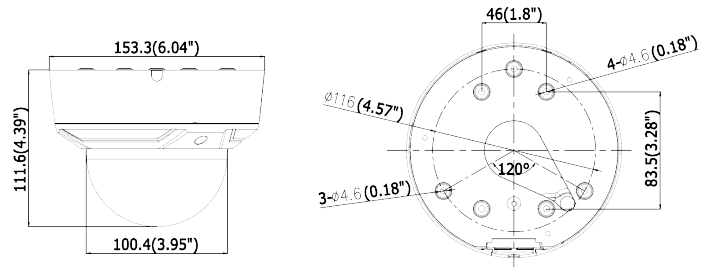

Unit: mm (inch)

COMPRESSION STANDARD

Video Compression:	H.264/H.264+/H.265/H.265+/MJPEG
Video Bit Rate:	32 Kbps - 16 Mbps
Dual Video Streams:	Yes

IMAGE

Max. Image Resolution:	2688(H) x 1520(V)
Frame Rate:	25 fps (2688 x 1520) 30 fps (2688 x 1520)

PHYSICAL

Operating Conditions:	-30°C ~ 60°C (-22°F ~ 140°F); Humidity 95% or Less (non-condensing)
Impact Protection:	IEC60068-275Eh, 20J, EN50102, up to IK10
Weather Resistant:	IP67
Dimensions:	Φ 6" x 4.4" 153.3 mm x 111.6mm
Weight:	1.8 lbs. / 835 g