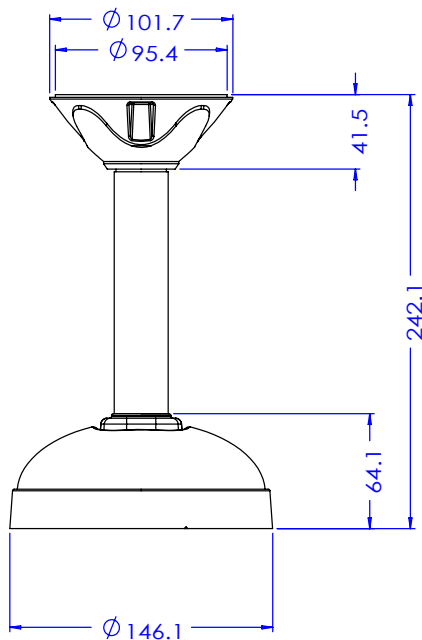

## VISIX Pendant Mount Bracket - BC07

### Mount Specifications

<b>Material</b>	Aluminum
<b>Color</b>	White
<b>Dimensions</b>	146.1mm x 242.1mm
<b>Weight</b>	800g

## VX-PM-BC07 Dimensions

Unit: mm