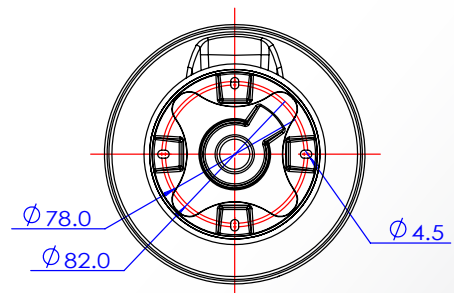

## VISIX Pendant Mount Bracket - BC07

### Mount Specifications

<b>Material</b>	Aluminum
<b>Color</b>	White
<b>Dimensions</b>	146.1mm x 242.1mm
<b>Weight</b>	800g

## VX-PM-BC07 Dimensions

Unit: mm