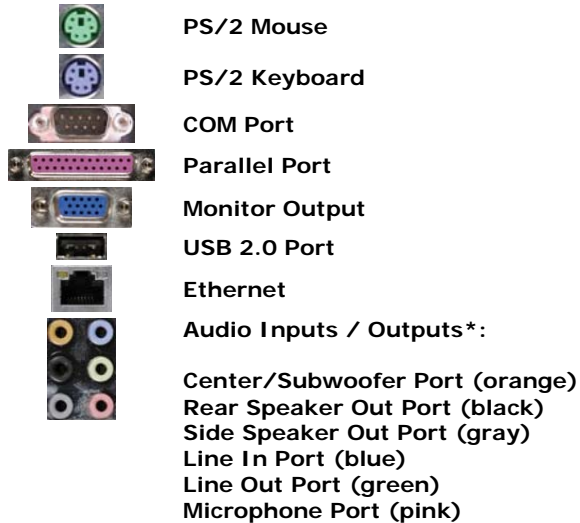

VIGIL™ System DVR

DRX-25-4 Rear Connector Diagram

Standard PC Connector Legend

*Port availability may differ between models.

DRX-25-4 DVR Input Connector Diagram

Contact Information

If you require more information, or if you have any questions or concerns, please contact 3xLogic Technical Support:
Toll Free (North America): 1-877-3XLOGIC (1-877-395-6442)
Email: support@3xlogic.com
Online: www.3xlogic.com