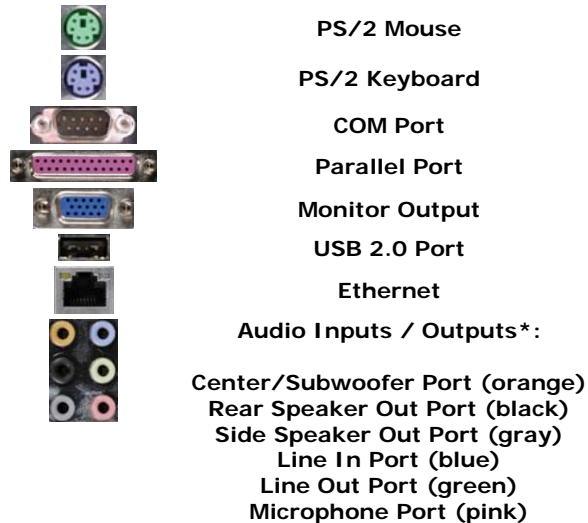

# VIGIL™ System DVR **NVR** Rear Connector Diagram

## Standard PC Connector Legend

\*Port availability may differ between models.