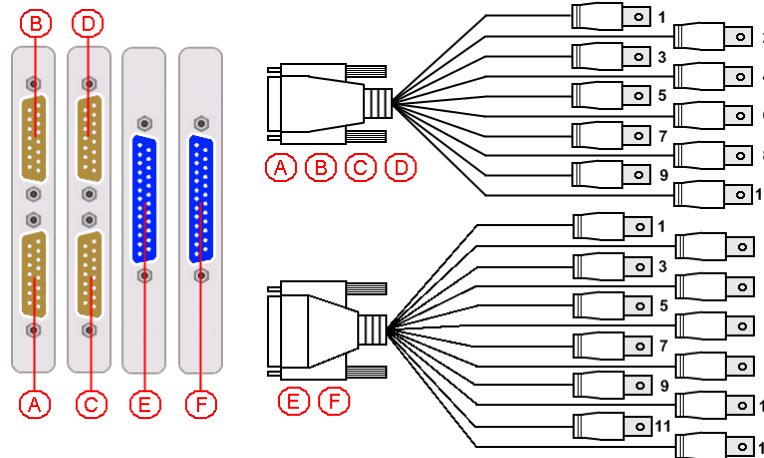

VIGIL™ System DVR PRO-32 Rear Connector Diagram

Standard PC Connector Legend

PRO-32 DVR Input Connector Diagram

- A) 1 – 8:
Video Inputs 1 – 8
9 – 10:
Audio Inputs 1 – 2
- B) 1 – 8:
Video Inputs 9 – 16
9 – 10:
Audio Inputs 3 – 4
- C) 1 – 8:
Video Inputs 17 – 24
9 – 10:
Audio Inputs 17 – 18
- D) 1 – 8:
Video Inputs 25 – 32
9 – 10:
Audio Inputs 19 – 20
- E) 1 – 12:
Audio Inputs 5 – 16
- F) 1 – 12:
Audio Inputs 19 – 24