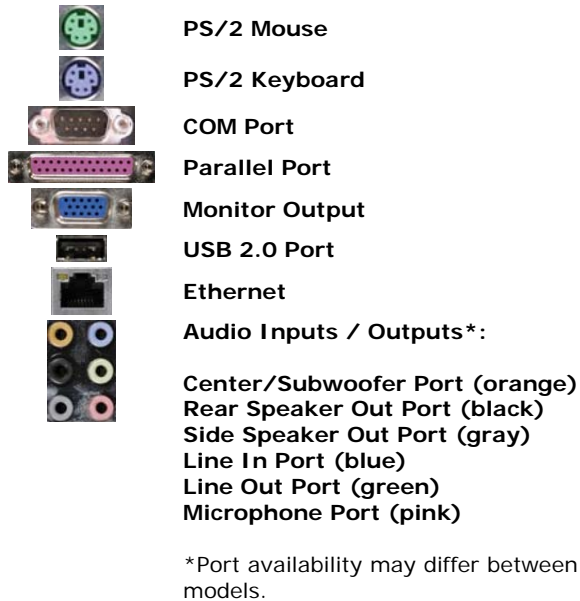

VIGIL™ System DVR PRO-32 Rear Connector Diagram

Standard PC Connector Legend

PRO-32 DVR Input Connector Diagram

- A) 1 – 8:
Video Inputs 1 – 8
9 – 10:
Audio Inputs 1 – 2
- B) 1 – 8:
Video Inputs 9 – 16
9 – 10:
Audio Inputs 3 – 4
- C) 1 – 8:
Video Inputs 17 – 24
9 – 10:
Audio Inputs 17 – 18
- D) 1 – 8:
Video Inputs 25 – 32
9 – 10:
Audio Inputs 19 – 20
- E) 1 – 12:
Audio Inputs 5 – 16
- F) 1 – 12:
Audio Inputs 19 – 24