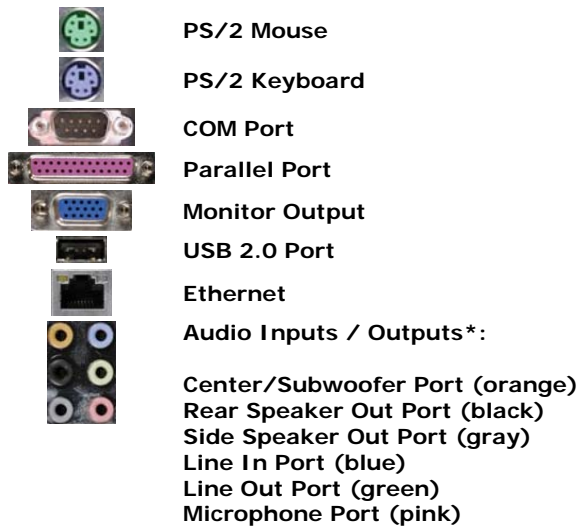

## PRO-4 Rear Connector Diagram

### Standard PC Connector Legend

\*Port availability may differ between models.

### PRO-4 DVR Input Connector Diagram