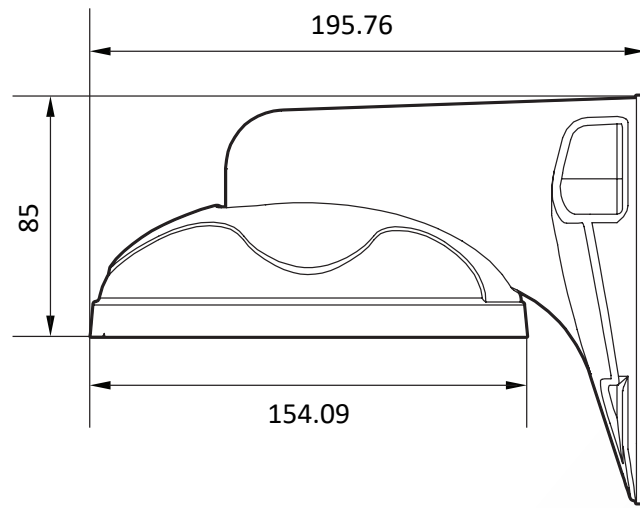

### VISIX Wall Mount - BW09

#### Mount Specifications

<b>Material</b>	Aluminum
<b>Color</b>	White
<b>Dimensions</b>	144mm x 195.7mm

### VX-WM-BW09 Dimensions

Unit: mm