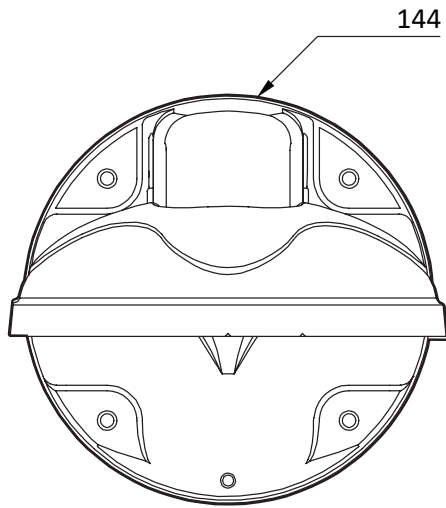

### VISIX Wall Mount - BW09

#### Mount Specifications

<b>Material</b>	Aluminum
<b>Color</b>	White
<b>Dimensions</b>	144mm x 195.7mm

### VX-WM-BW09 Dimensions

Unit: mm