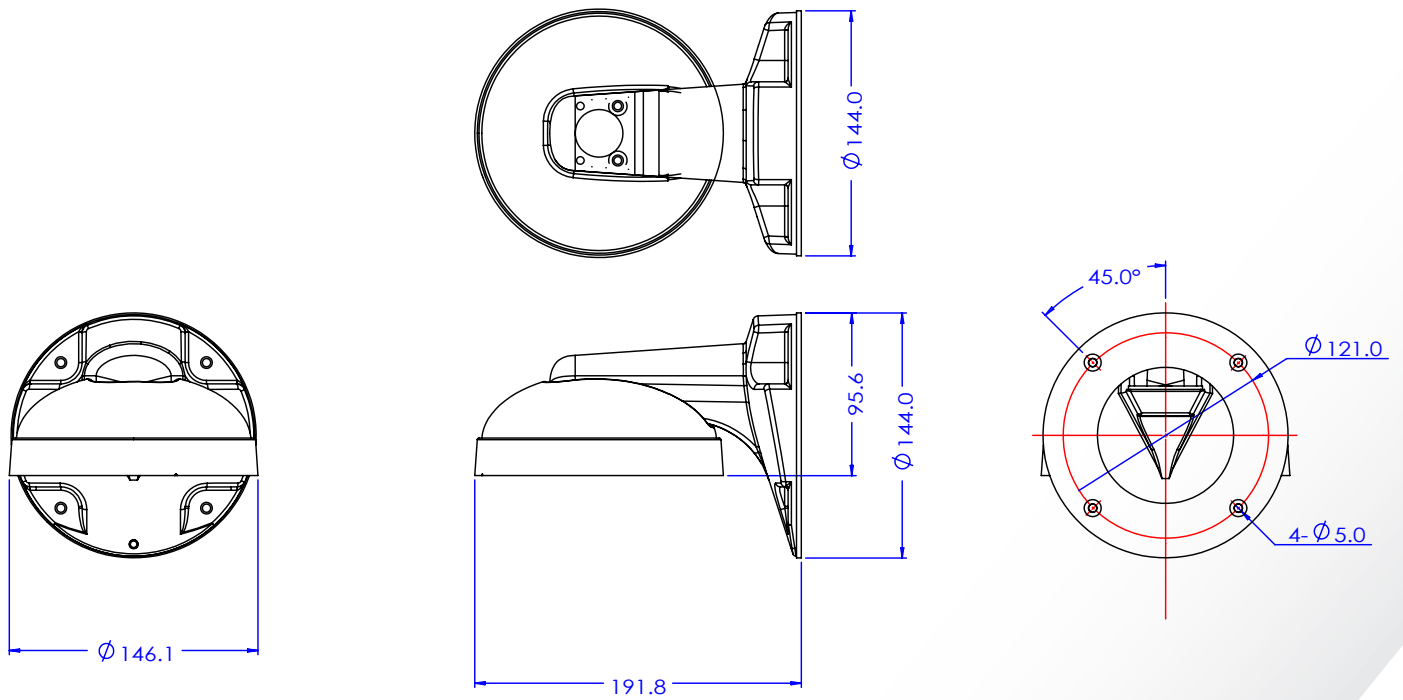

## VISIX Wall Mount Bracket - BW05

### Mount Specifications

<b>Material</b>	Aluminum
<b>Color</b>	White
<b>Dimensions</b>	144mm x 191.8mm
<b>Weight</b>	790g

## VX-WM-BW05 Dimensions

Unit: mm