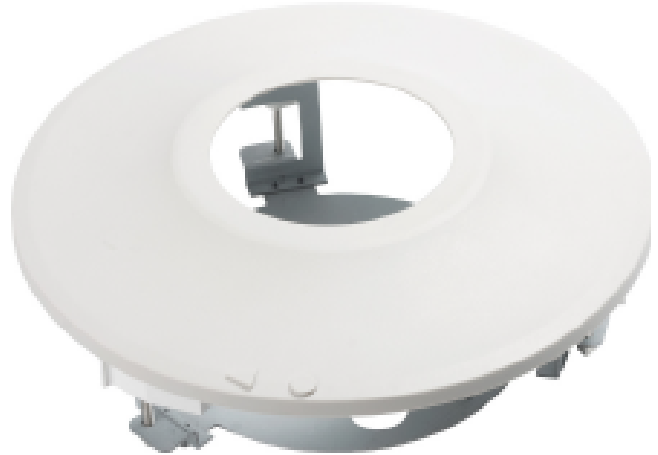

VISIX Ceiling Flush Bracket - BR05

Mount Specifications

Material	Aluminum
Color	White
Dimensions	217mm x 86.2mm
Weight	550g

VX-FM-BR05 Dimensions