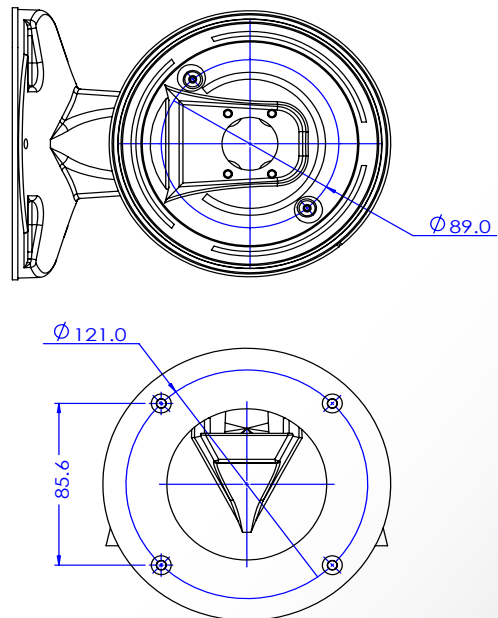

VISIX Wall Mount Bracket - BW10

Mount Specifications

Material	Aluminum
Color	White
Dimensions	144mm x 189.2mm
Weight	660g

VX-WM-BW10 Dimensions

Unit: mm