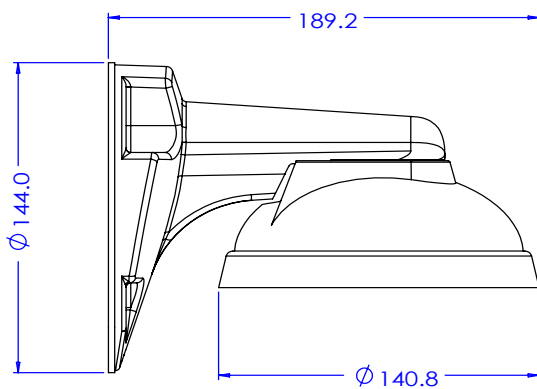

VISIX Wall Mount Bracket - BW10

Mount Specifications

Material	Aluminum
Color	White
Dimensions	144mm x 189.2mm
Weight	660g

VX-WM-BW10 Dimensions

Unit: mm