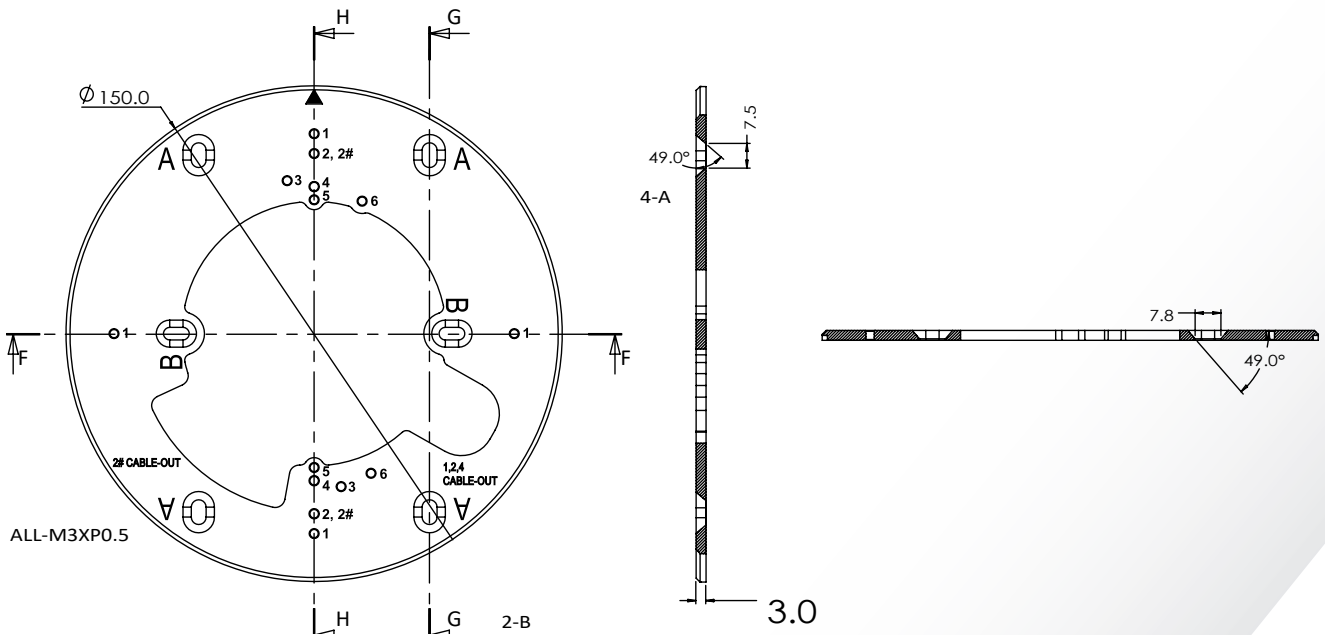

## VISIX Gang Plate-GP02

### Mount Specifications

<b>Material</b>	Aluminum
<b>Color</b>	White
<b>Dimensions</b>	150mm x 3mm
<b>Weight</b>	91.5g

## VX-GP-02 Dimensions

Unit: mm