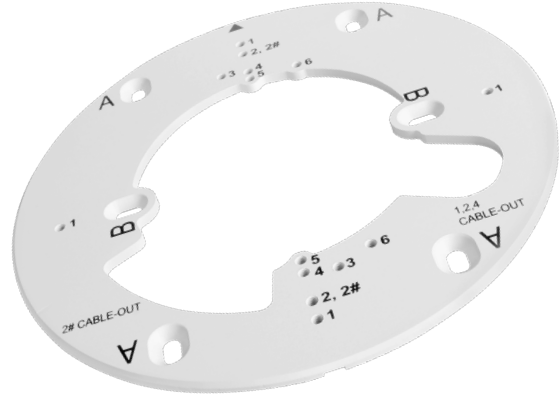

## VISIX Gang Plate-GP02

### Mount Specifications

<b>Material</b>	Aluminum
<b>Color</b>	White
<b>Dimensions</b>	150mm x 3mm
<b>Weight</b>	91.5g

## VX-GP-02 Dimensions

Unit: mm