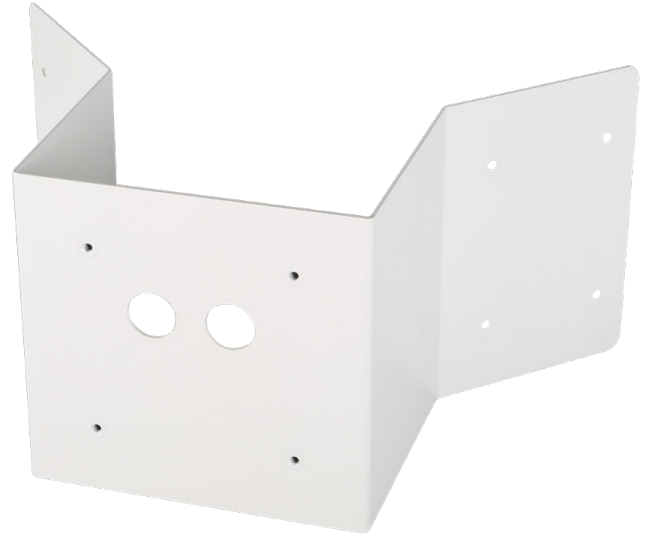

## VISIX Corner Mount Bracket - BC04

### Mount Specifications

<b>Material</b>	Aluminum
<b>Color</b>	White
<b>Dimensions</b>	145mm x 289.4mm
<b>Weight</b>	982g

### VX-CM-BC04 Dimensions

Unit: mm