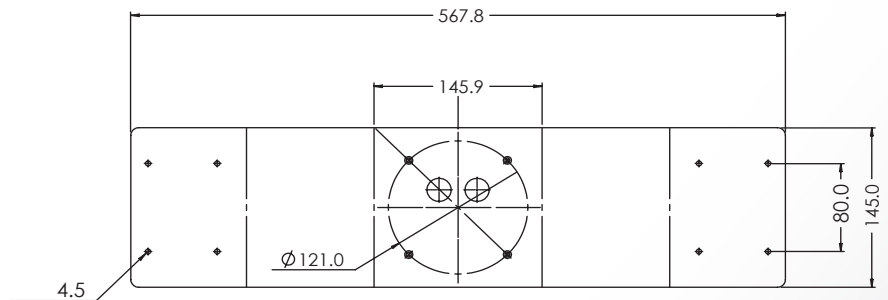

## VISIX Corner Mount Bracket - BC04

### Mount Specifications

<b>Material</b>	Aluminum
<b>Color</b>	White
<b>Dimensions</b>	145mm x 289.4mm
<b>Weight</b>	982g

### VX-CM-BC04 Dimensions

Unit: mm