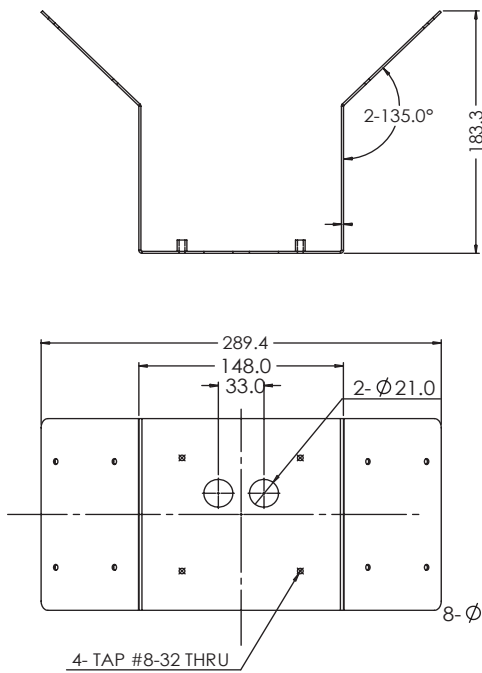

## VISIX Corner Mount Bracket - BC04

### Mount Specifications

<b>Material</b>	Aluminum
<b>Color</b>	White
<b>Dimensions</b>	145mm x 289.4mm
<b>Weight</b>	982g

### VX-CM-BC04 Dimensions

Unit: mm