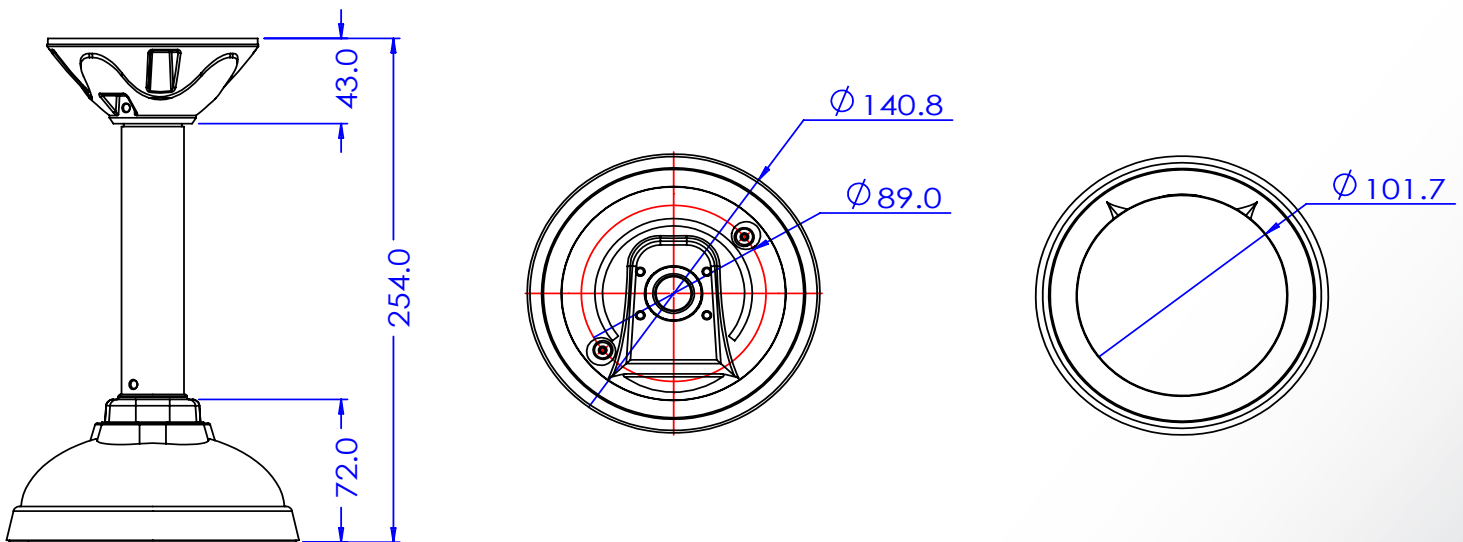

VISIX Pendant Mount Bracket - BC10

Mount Specifications

Material	Aluminum
Color	White
Dimensions	140.8mm x 254mm
Weight	700g

VX-PM-BC10 Dimensions

Unit: mm