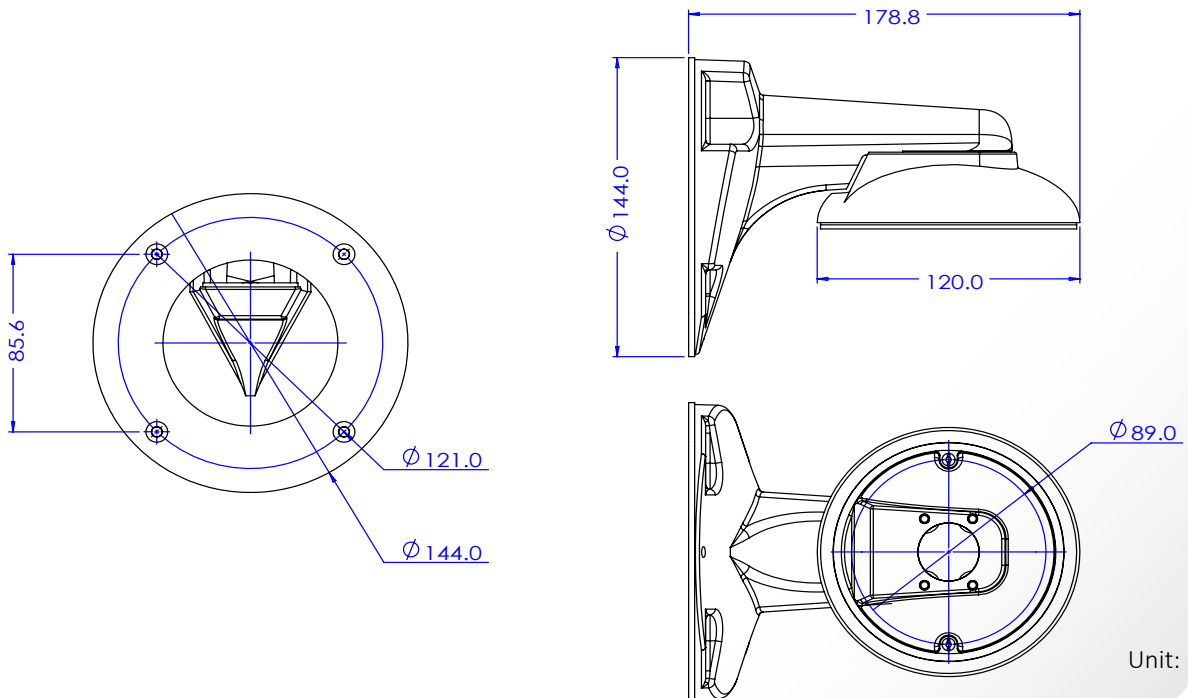

### VISIX Wall Mount Bracket - BW11

#### Mount Specifications

<b>Material</b>	Aluminum
<b>Color</b>	White
<b>Dimensions</b>	144mm x 178.8mm
<b>Weight</b>	700g

### VX-WM-BW11 Dimensions

Unit: mm