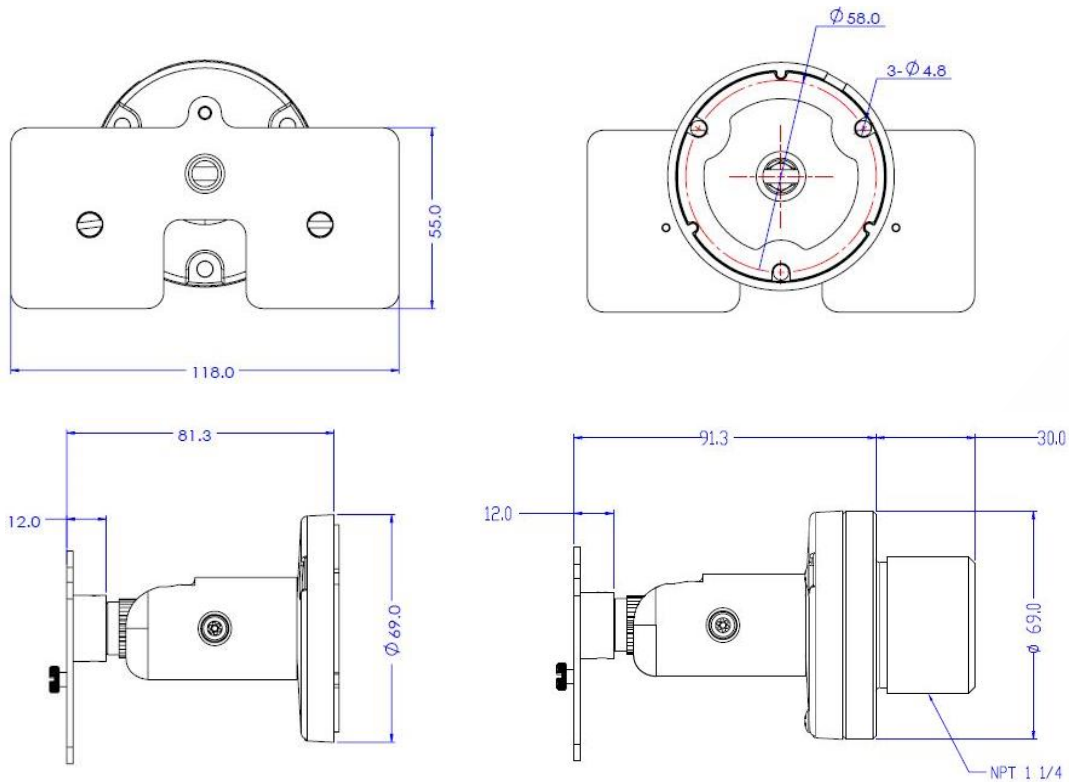

VISIX Bracket Tilt Pan - VX-VTOF-BTP

Mount Specifications

Material	Aluminum
Color	White
Dimensions	118mm x 69mm x 81.3(121.3)
Weight	400g

VX-VTOF-BTP Dimensions

Unit: mm